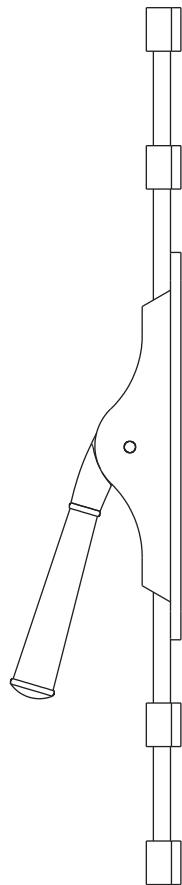

LUXE ATELIER

MILANO

Cremonese Aste Esterne Serie Opera - 250H
Opera Series Crémone Bolt Set - 250H

Dimensioni
Dimensions

H1	H2	W
205	24	37

Dimensioni in millimetri
Dimensions given in millimeters

Fornita con 2 aste (1250mm), 4 passanti, 2 finali e viti legno in finitura coordinata.

Disponibile in tutte le finiture standard.

Dimensioni e finiture su misura disponibili su richiesta.

Regularly furnished with 2 rods (1250mm), 4 guides, 2 strikes and wood screws in matching finish.

Additional sizes available by special order. Available in standard and custom finishes.