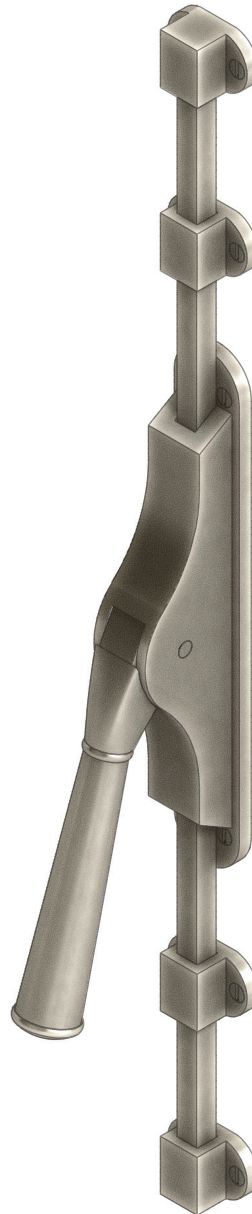

LUXE ATELIER

MILANO

Cremonese Aste Esterne Serie Opera - 250H
Opera Series Crémone Bolt Set - 250H

Dimensioni
Dimensions

H1	H2	W
205	24	37

Dimensioni in millimetri
Dimensions given in millimeters

Fornita con 2 aste (1250mm), 4 passanti, 2 finali e viti legno in finitura coordinata.

Disponibile in tutte le finiture standard.

Dimensioni e finiture su misura disponibili su richiesta.

Regularly furnished with 2 rods (1250mm), 4 guides, 2 strikes and wood screws in matching finish.

Additional sizes available by special order. Available in standard and custom finishes.