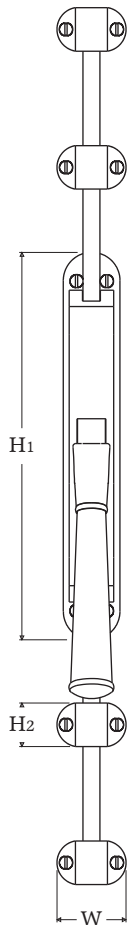

LUXE ATELIER

MILANO

Cremonese Aste Esterne Serie Opera - 250H
Opera Series Crémone Bolt Set - 250H

Dimensioni
Dimensions

H1	H2	W
205	24	37

Dimensioni in millimetri
Dimensions given in millimeters

Fornita con 2 aste (1250mm), 4 passanti, 2 finali e viti legno in finitura coordinata.

Disponibile in tutte le finiture standard.

Dimensioni e finiture su misura disponibili su richiesta.

Regularly furnished with 2 rods (1250mm), 4 guides, 2 strikes and wood screws in matching finish.

Additional sizes available by special order. Available in standard and custom finishes.